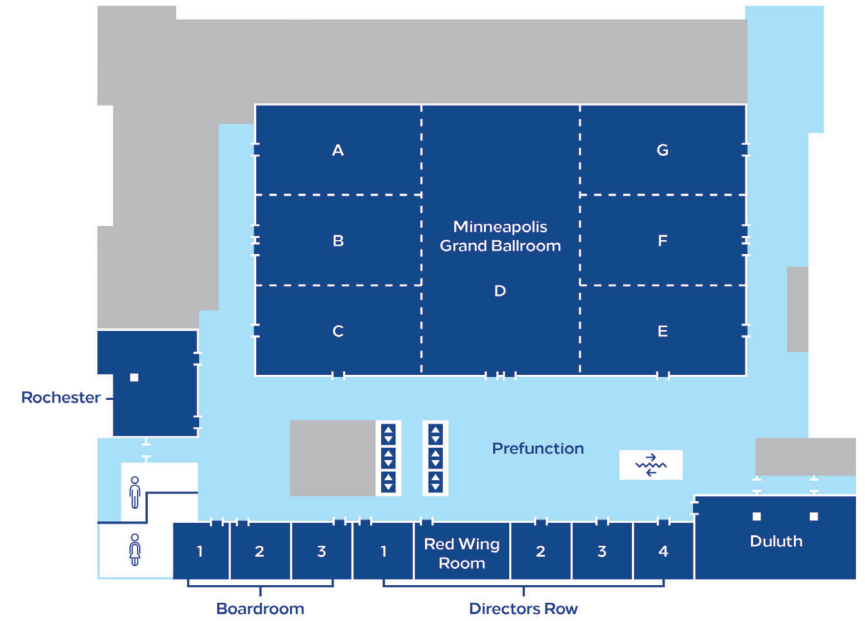

# Venue Maps

## LOBBY LEVEL

## MEETING VENUE - ROOM LIST

Lobby Level	The Gallery
Level 2	Conrad
	Orchestra Ballroom
	Marquette Ballroom
	Symphony Ballroom
Level 3	Minneapolis Grand Ballroom
	Boardroom
	Red Wing Room
	Rochester
	Duluth

## FLOOR MAP KEY

- Meeting/Conference Rooms
- Amenities
- Public Space
- Private
- Outdoor Space
- ↑ Stairs and Escalators
- E Elevators