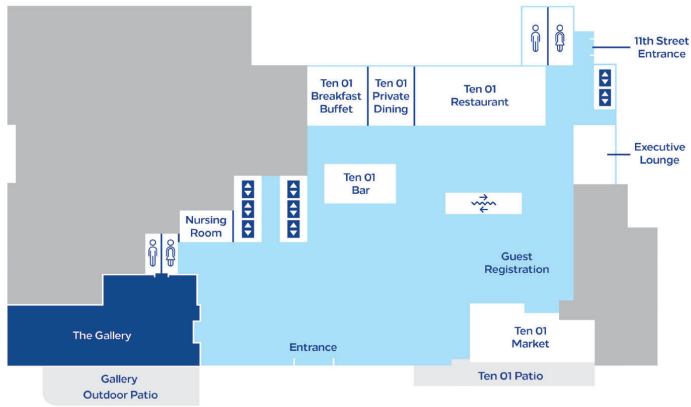

# Venue Maps

## LOBBY LEVEL

## MEETING VENUE - ROOM LIST

Lobby Level	The Gallery
Level 2	Conrad
	Orchestra Ballroom
	Marquette Ballroom
	Symphony Ballroom
Level 3	Minneapolis Grand Ballroom
	Boardroom
	Red Wing Room
	Rochester
	Duluth

## FLOOR MAP KEY

- Meeting/Conference Rooms
- Amenities
- Public Space
- Private
- Outdoor Space
- ↑ Stairs and Escalators
- E Elevators